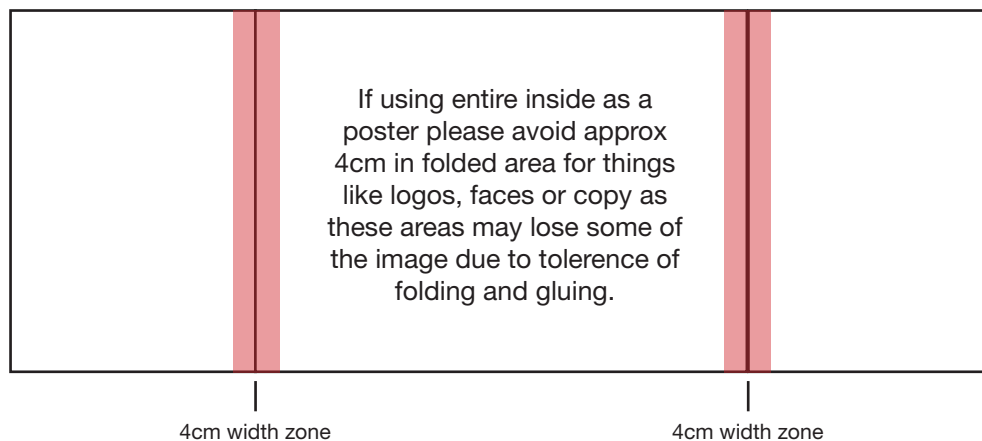

XXL BROADSHEET POSTER

specification

Product is folded in half and inserted inside tabloid publication

visual |

Front cover

Back cover

Outside Left Flap

Outside Right Flap

Inside Far Left Flap

Centre spread (Created as one file)

Inside Far Right Flap

specification

		Image Area [w x h]	Doc Size [w x h]
Front Page	<i>(no bleed)</i>	330mm x 530mm	350mm x 550 mm deep
Back Page	<i>(no bleed)</i>	330mm x 530mm	350mm x 550 mm deep
Outside Left Flap*	<i>(no bleed)</i>	330mm x 530mm	350mm x 550 mm deep
Outside Right Flap*	<i>(no bleed)</i>	330mm x 530mm	350mm x 550 mm deep
*Or the two flaps can be combined as one spread			
to be cut in half	<i>(no bleed)</i>	680mm x 530mm	700mm x 550 mm deep
Inside Flap Far Left	<i>(no bleed)</i>	330mm x 530mm	350mm x 550 mm deep
Inside Flap Far Right	<i>(no bleed)</i>	330mm x 530mm	350mm x 550 mm deep
Centre Spread	<i>(5mm bleed L & R only)</i>	690mm x 530mm	700mm x 550 mm deep